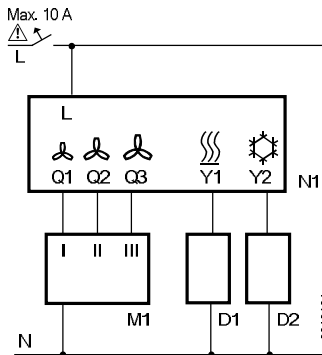

- L Switching voltage AC 24...250 V
- M1 3-speed fan
- N Neutral
- N1 Room thermostat
- Q1 Control output "Fan speed I", AC 24...250 V
- Q2 Control output "Fan speed II", AC 24...250 V
- Q3 Control output "Fan speed III", AC 24...250 V
- Y Control output "Valve actuator", AC 24...250 V
- D Zone valve or thermal valve

RAB21, RAB21.1
Heating or Cooling

- D1 Zone valve or thermal valve for heating or cooling
- L Switching voltage AC 24...250 V
- M1 3-speed fan
- N Neutral
- N1 Room thermostat

RAB21, RAB21.1

Changeover for heating or cooling with external aquastat

- Q1 Control output "Fan speed I", AC 24...250 V
- Q2 Control output "Fan speed II", AC 24...250 V
- Q3 Control output "Fan speed III", AC 24...250 V
- Y1 Control output "Valve actuator heating", AC 24...250 V
- Y2 Control output "Valve actuator cooling", AC 24...250 V
- S1 Aquastat e.g. Z182 / RYT182

RAB31, RAB31.1

- D1 Zone valve or thermal valve for heating
- D2 Zone valve or thermal valve for cooling
- L Switching voltage AC 24...250 V
- M1 3-speed fan
- N Neutral
- N1 Room thermostat
- Q1 Control output "Fan speed I", AC 24...250 V
- Q2 Control output "Fan speed II", AC 24...250 V
- Q3 Control output "Fan speed III", AC 24...250 V
- Y1 Control output "Valve actuator heating", AC 24...250 V
- Y2 Control output "Valve actuator cooling", AC 24...250 V