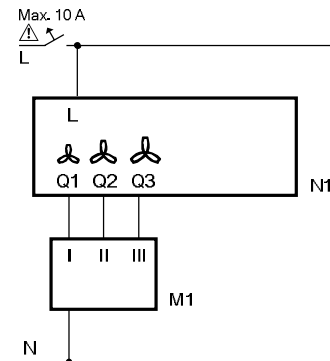

RAB91

- L Switching voltage AC 24...250 V
- M1 3-speed fan
- N Neutral
- N1 Room thermostat
- Q1 Control output "Fan speed I", AC 24...250 V
- Q2 Control output "Fan speed II", AC 24...250 V
- Q3 Control output "Fan speed III", AC 24...250 V