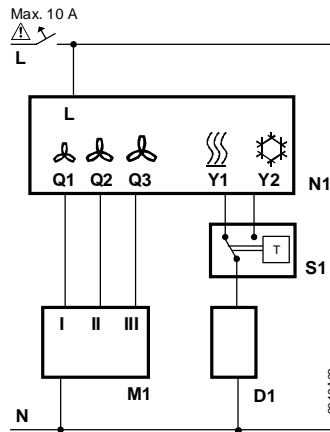

RAB21, RAB21.1

Changeover for heating or cooling with external aquastat

- Q1 Control output "Fan speed I", AC 24...250 V
- Q2 Control output "Fan speed II", AC 24...250 V
- Q3 Control output "Fan speed III", AC 24...250 V
- Y1 Control output "Valve actuator heating", AC 24...250 V
- Y2 Control output "Valve actuator cooling", AC 24...250 V
- S1 Aquastat e.g. Z182 / RYT182