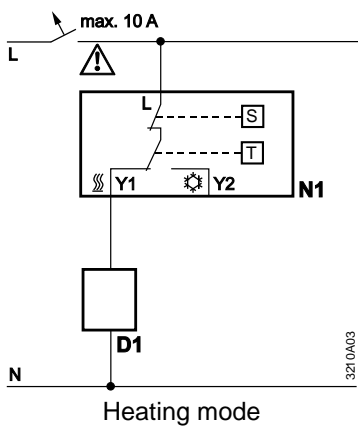

## RAA...

Dimensions in mm

## RAA11 / RAA21 / RAA21/S

- D1 Zone valve or thermal valve for heating
- D2 Zone valve or thermal valve for cooling
- L Switching voltage  
AC 24...250V
- N1 Room thermostat
- Y1 Control output  
"Heating", AC 24...250V
- Y2 Control output  
"Cooling", AC 24...250V
- N Neutral
- T Thermostat element  
(gas-filled diaphragm)

## RAA31

- D1 Zone valve or thermal valve for heating
- D2 Zone valve or thermal valve for cooling
- L Switching voltage  
AC 24...250V
- N1 Room thermostat
- S ON/OFF switch
- Y1 Control output  
"Heating", AC 24...250V
- Y2 Control output  
"Cooling", AC 24...250V
- N Neutral
- T Thermostat element  
(gas-filled diaphragm)