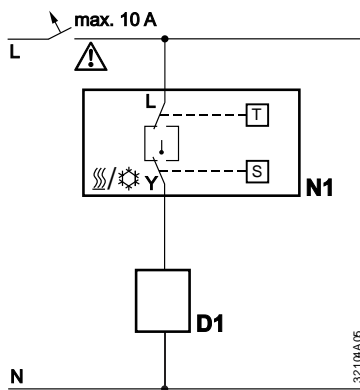

## RAA...

Dimensions in mm

## RAA11 / RAA21 / RAA21/S

- D1 Zone valve or thermal valve for heating
- D2 Zone valve or thermal valve for cooling
- L Switching voltage  
AC 24...250V
- N1 Room thermostat
- Y1 Control output  
"Heating", AC 24...250V
- Y2 Control output  
"Cooling", AC 24...250V
- N Neutral
- T Thermostat element  
(gas-filled diaphragm)

## RAA31

- D1 Zone valve or thermal valve for heating
- D2 Zone valve or thermal valve for cooling
- L Switching voltage  
AC 24...250V
- N1 Room thermostat
- S ON/OFF switch
- Y1 Control output  
"Heating", AC 24...250V
- Y2 Control output  
"Cooling", AC 24...250V
- N Neutral
- T Thermostat element  
(gas-filled diaphragm)

## RAA41 / RAA41/S

- D1 Zone valve or thermal valve for heating
- D2 Zone valve or thermal valve for cooling
- L Switching voltage  
AC 24...250V
- N1 Room thermostat
- S Selector for Heating / OFF / Cooling
- Y Control output  
"Heating", AC 24...250V
- T Thermostat element  
(gas-filled diaphragm)