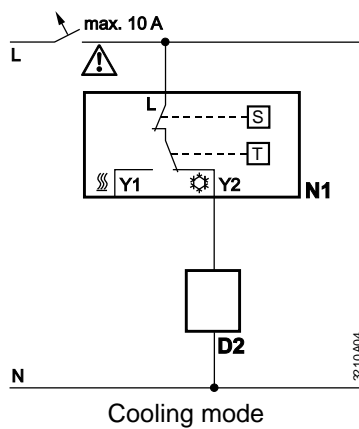

## RAA...

Dimensions in mm

## RAA11 / RAA21 / RAA21/S

- D1 Zone valve or thermal valve for heating
- D2 Zone valve or thermal valve for cooling
- L Switching voltage  
AC 24...250V
- N1 Room thermostat
- Y1 Control output  
"Heating", AC 24...250V
- Y2 Control output  
"Cooling", AC 24...250V
- N Neutral
- T Thermostat element  
(gas-filled diaphragm)

## RAA31

- D1 Zone valve or thermal valve for heating
- D2 Zone valve or thermal valve for cooling
- L Switching voltage  
AC 24...250V
- N1 Room thermostat
- S ON/OFF switch
- Y1 Control output  
"Heating", AC 24...250V
- Y2 Control output  
"Cooling", AC 24...250V
- N Neutral
- T Thermostat element  
(gas-filled diaphragm)