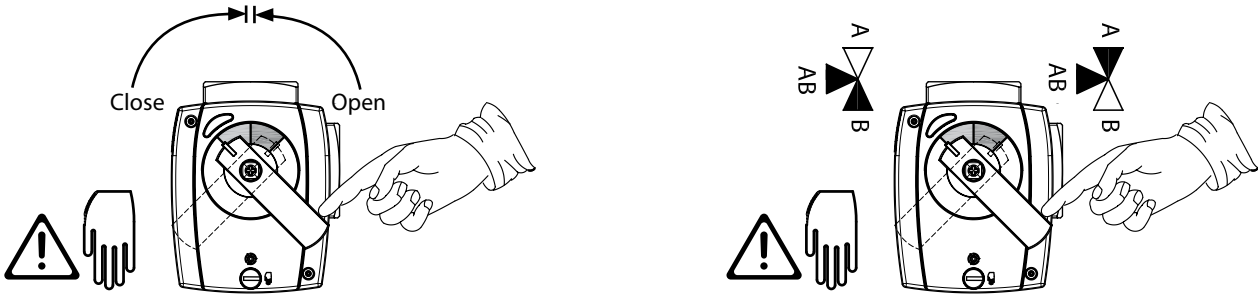

2

① AMZ 112

② AMZ 113

3