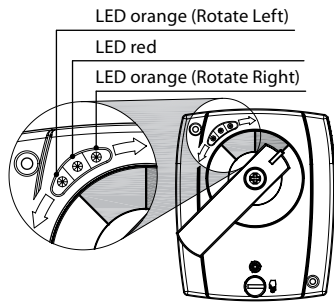

Installation Guide

AMZ 112, AMZ 113

Installation Guide AMZ 112, AMZ 113

1

2

① AMZ 112

② AMZ 113

3

AMZ 112/113

LED color	2-point
orange	Rotation Left / Right
red	AUX switch activation

AMZ 112

DN	Connection	L	B	N
	G			
15	1/2"	61	29,4	37
20	3/4"	69,5	33	37
25	1"	84,5	37,2	42
32	1 1/4"	98,5	47,5	42
40	1 1/2"	110	53	42
50	2"	130	64	48