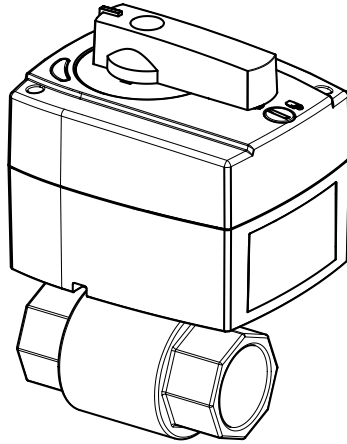

Installation Guide

AMZ 112, AMZ 113