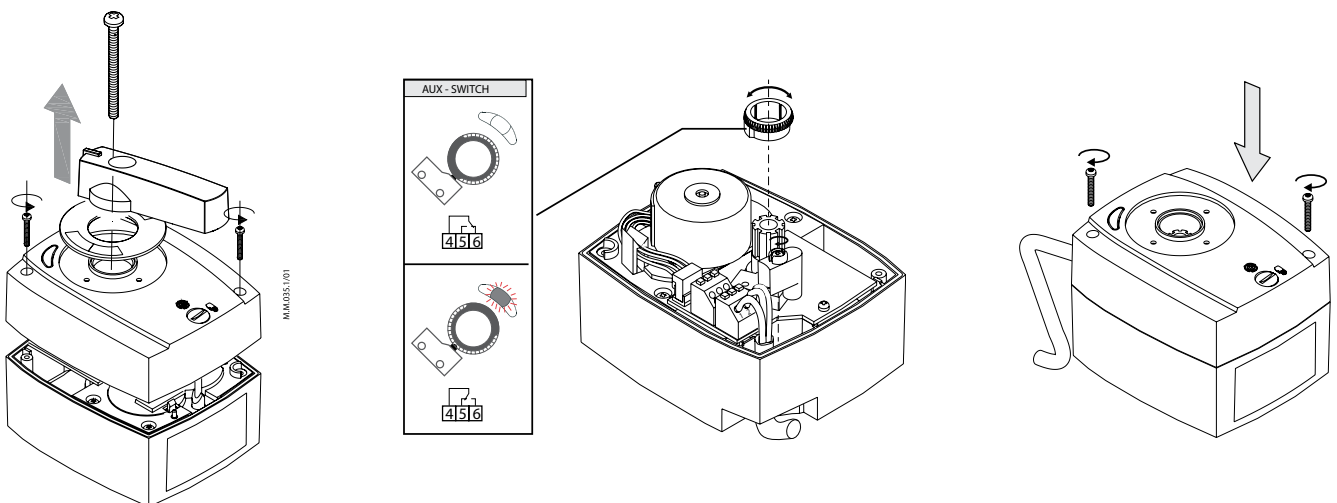

Installation Guide

AMZ 112, AMZ 113

Installation Guide AMZ 112, AMZ 113

1

2

① AMZ 112

② AMZ 113

3

AMZ 112/113

LED color	2-point
orange	Rotation Left / Right
red	AUX switch activation

AMZ 112

DN	Connection	L	B	N
	G			
15	1/2"	61	29,4	37
20	3/4"	69,5	33	37
25	1"	84,5	37,2	42
32	1 1/4"	98,5	47,5	42
40	1 1/2"	110	53	42
50	2"	130	64	48