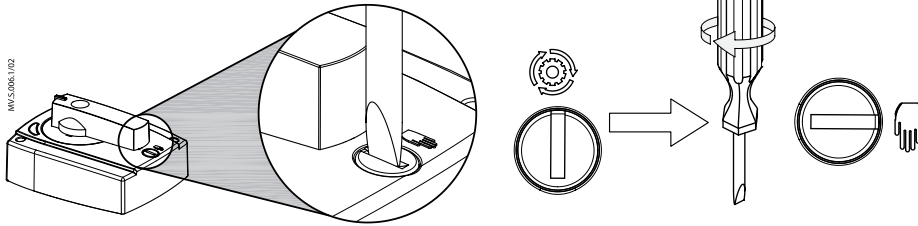

Installation Guide

AMZ 112, AMZ 113

Installation Guide AMZ 112, AMZ 113

1

2

① AMZ 112

② AMZ 113

3

AMZ 112/113

LED color	2-point
orange	Rotation Left / Right
red	AUX switch activation

AMZ 112

DN	Connection	L	B	N
	G			
15	1/2"	61	29,4	37
20	3/4"	69,5	33	37
25	1"	84,5	37,2	42
32	1 1/4"	98,5	47,5	42
40	1 1/2"	110	53	42
50	2"	130	64	48