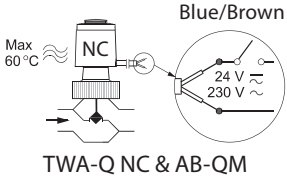

TWA-Q

4

Part Name 部件名称	Hazardous Substances Table/有害物质含量表					
	Pb/铅	Hg/汞	Cd/镉	Cr(VI)/六价铬	PBB/多溴联苯	PBDE/多溴二苯醚
Wax element / 石蜡恒温元件	X	O	O	O	O	O
O: Indicates that this hazardous substance contained in all of the homogeneous material for this part is below the limit requirement in GB/T 26572; O: 表示该有害物质在该部件所有均质材料中的含量均在GB/T 26572规定的限量要求以下。 X: Indicates that this hazardous substance contained in at least one of the homogeneous material for this part is above the limit requirement in GB/T 26572; X: 表示该有害物质至少在该部件的某一均质材料中的含量超出GB/T 26572规定的限量要求。						

ИМПОРТЕР:
ТОВ з іі "Данфосс ТОВ" 04080, Київ 80, п/с 168, Україна

Danfoss A/S
Climate Solutions • danfoss.com • +45 7488 2222