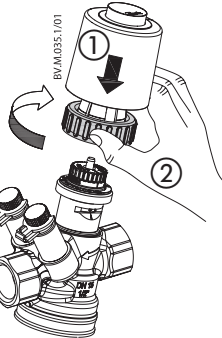

# TWA-Q

1

24 V	Class III transformer (SELV)
230 V	Max. 3 A pre-fuse
NO	Normally Open
NC	Normally Closed

2

3

TWA-Q and AB-QM 4.0

BV.A.034.1/01

NO  
(Normally Opened)

NC  
(Normally Closed)

TWA-Q

4

Part Name 部件名称	Hazardous Substances Table/有害物质含量表					
	Pb/铅	Hg/汞	Cd/镉	Cr(VI)/六价铬	PBB/多溴联苯	PBDE/多溴二苯醚
Wax element / 石蜡恒温元件	X	O	O	O	O	O
<p>O: Indicates that this hazardous substance contained in all of the homogeneous material for this part is below the limit requirement in GB/T 26572; O: 表示该有害物质在该部件所有均质材料中的含量均在GB/T 26572规定的限量要求以下。</p> <p>X: Indicates that this hazardous substance contained in at least one of the homogeneous material for this part is above the limit requirement in GB/T 26572; X: 表示该有害物质至少在该部件的某一均质材料中的含量超出GB/T 26572规定的限量要求。</p>						