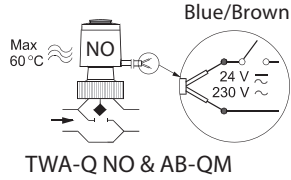

TWA-Q

4

Part Name 部件名称	Hazardous Substances Table/有害物质含量表					
	Pb/铅	Hg/汞	Cd/镉	Cr(VI)/六价铬	PBB/多溴联苯	PBDE/多溴二苯醚
Wax element / 石蜡恒温元件	X	O	O	O	O	O
O: Indicates that this hazardous substance contained in all of the homogeneous material for this part is below the limit requirement in GB/T 26572; O: 表示该有害物质在该部件所有均质材料中的含量均在GB/T 26572规定的限量要求以下。 X: Indicates that this hazardous substance contained in at least one of the homogeneous material for this part is above the limit requirement in GB/T 26572; X: 表示该有害物质至少在该部件的某一均质材料中的含量超出GB/T 26572规定的限量要求。						

ИМПОРТЕР:
ТОВ з іі "Данфосс ТОВ" 04080, Київ 80, п/с 168, Україна

Danfoss A/S
Climate Solutions • danfoss.com • +45 7488 2222