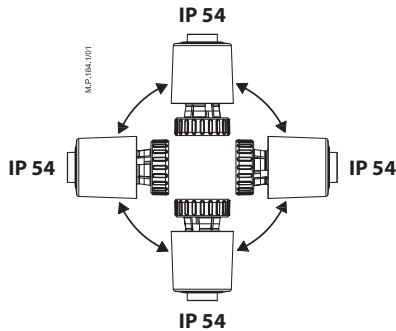

Operating Guide

TWA-Q / 088R0280

TWA-Q

1

24 V	Class III transformer (SELV)
230 V	Max. 3 A pre-fuse
NO	Normally Open
NC	Normally Closed

2

3

TWA-Q and AB-QM 4.0

BV.A.034.1/01

NO
(Normally Opened)

NC
(Normally Closed)