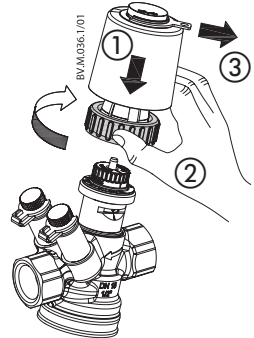

# TWA-Q

1

24 V	Class III transformer (SELV)
230 V	Max. 3 A pre-fuse
NO	Normally Open
NC	Normally Closed

2

3

TWA-Q and AB-QM 4.0

BV.A.034.1/01

NO  
(Normally Opened)

NC  
(Normally Closed)

TWA-Q

4

Part Name 部件名称	Hazardous Substances Table/有害物质含量表					
	Pb/铅	Hg/汞	Cd/镉	Cr(VI)/六价铬	PBB/多溴联苯	PBDE/多溴二苯醚
Wax element / 石蜡恒温元件	X	O	O	O	O	O
<p>O: Indicates that this hazardous substance contained in all of the homogeneous material for this part is below the limit requirement in GB/T 26572; O: 表示该有害物质在该部件所有均质材料中的含量均在GB/T 26572规定的限量要求以下。</p> <p>X: Indicates that this hazardous substance contained in at least one of the homogeneous material for this part is above the limit requirement in GB/T 26572; X: 表示该有害物质至少在该部件的某一均质材料中的含量超出GB/T 26572规定的限量要求。</p>						